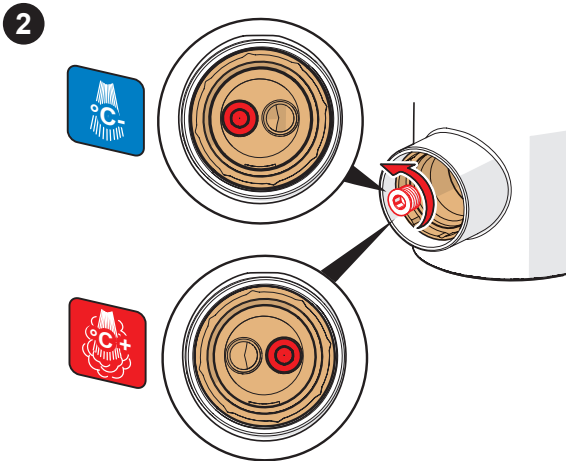

G2

G6

159670/10

159667/10

cleaning.oras.com

Oras Group is a powerful European provider of sanitary fittings: the market leader in the Nordics and a leading company in Continental Europe. The company's mission is to make the use of water easy and sustainable and its vision is to become the European leader of advanced sanitary fittings. Oras Group has two strong brands: Oras and Hansa.