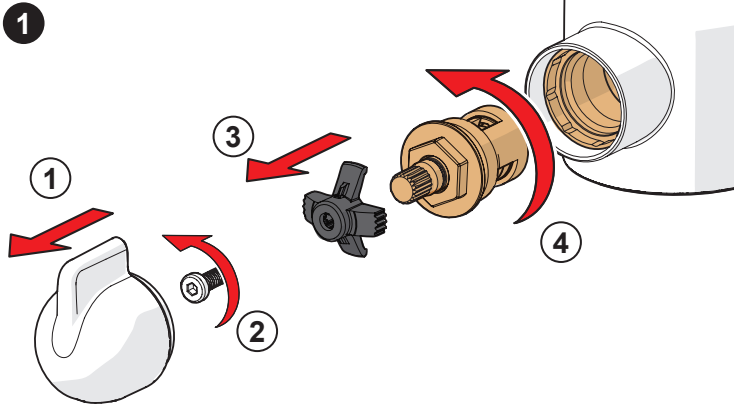

G2

G6

159670/10

159667/10

cleaning.oras.com

Oras Group is a powerful European provider of sanitary fittings: the market leader in the Nordics and a leading company in Continental Europe. The company's mission is to make the use of water easy and sustainable and its vision is to become the European leader of advanced sanitary fittings. Oras Group has two strong brands: Oras and Hansa.