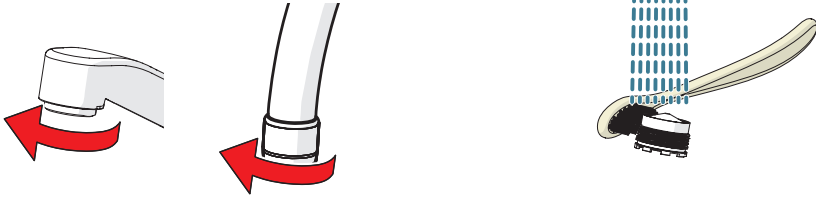

G2

G6

159670/10

159667/10

cleaning.oras.com

Oras Group is a powerful European provider of sanitary fittings: the market leader in the Nordics and a leading company in Continental Europe. The company's mission is to make the use of water easy and sustainable and its vision is to become the European leader of advanced sanitary fittings. Oras Group has two strong brands: Oras and Hansa.