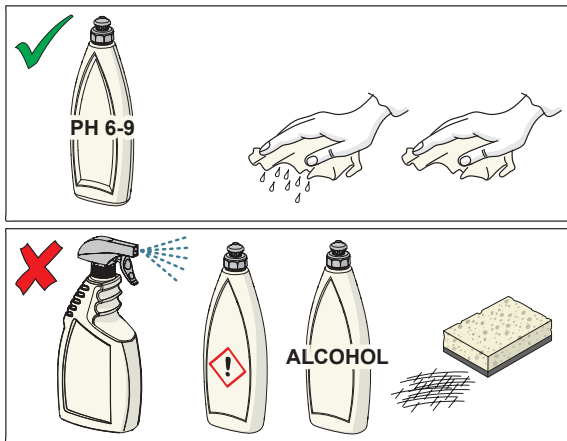

G2

G6

159670/10

159667/10

cleaning.oras.com

Oras Group is a powerful European provider of sanitary fittings: the market leader in the Nordics and a leading company in Continental Europe. The company's mission is to make the use of water easy and sustainable and its vision is to become the European leader of advanced sanitary fittings. Oras Group has two strong brands: Oras and Hansa.